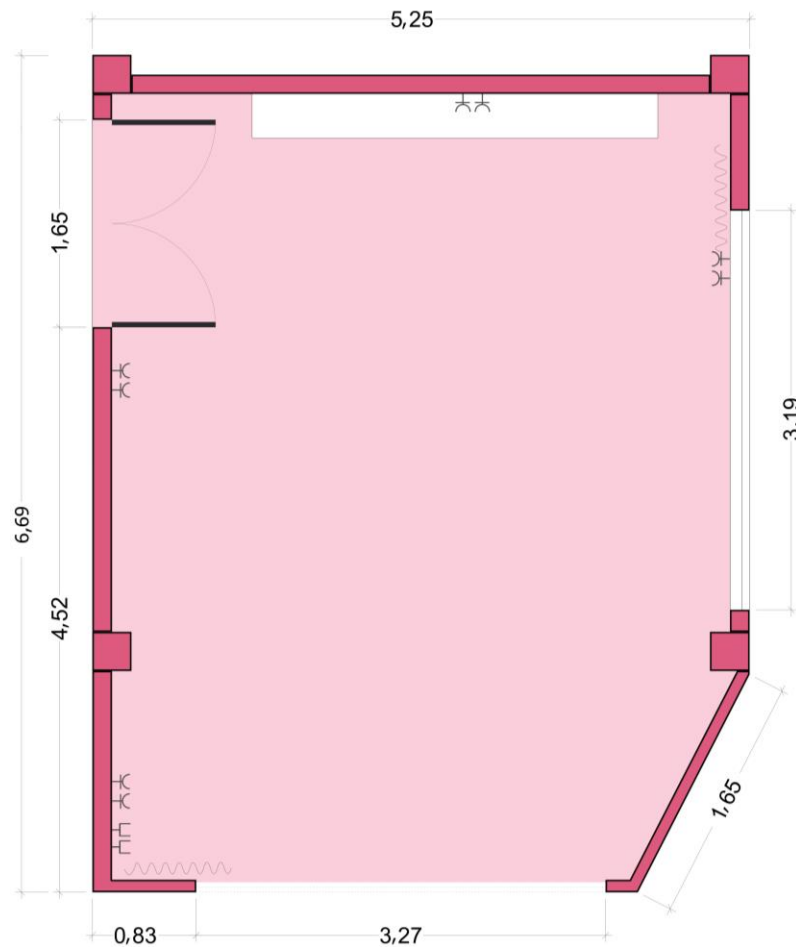

PRIVATE DINING ROOM.

Extendable to:

Private Dining Room Terrace with 18 m²

30 m²

20 pax.

12 pax.

20 pax.

PORT DE SÓLLER
MALLORCA