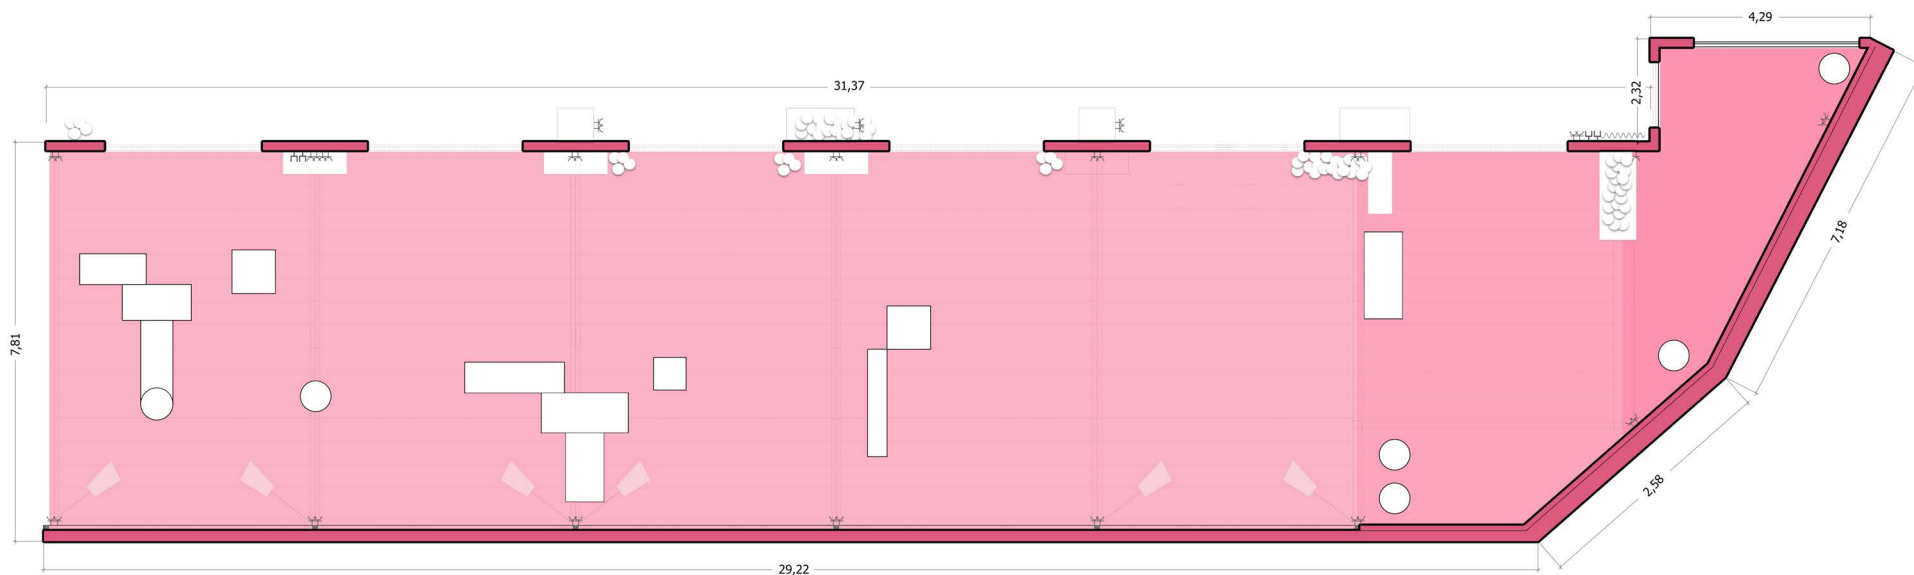

# NENI RESTAURANT.

Extendable to:

NENI Restaurant Terrace with 243 m<sup>2</sup>

154 m<sup>2</sup>

70 pax.

PORT DE SÓLLER  
MALLORCA

# NENI RESTAURANT TERRACE.

Extendable to:

NENI Restaurant with 154 m<sup>2</sup>

243 m<sup>2</sup>

180 pax.

140 pax.

PORT DE SÓLLER  
MALLORCA